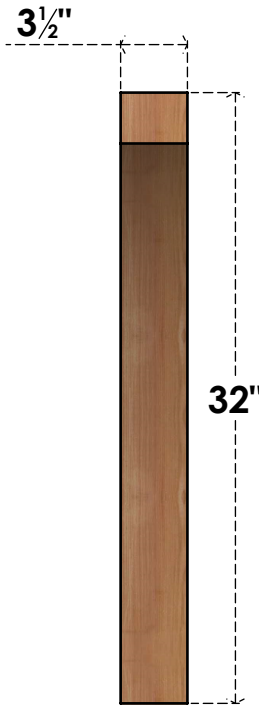

BRC04X28X32THR00SWR

3 1/2"W X 28"D X 32"H THORTON SMOOTH BRACE, WESTERN RED CEDAR

SIDE

FRONT

EKENA MILLWORK
 2300 WEST MAIN ST.
 CLARKSVILLE, TX 75426
 TOLL FREE: 866-607-0453
 WWW.EKENAMILLWORK.COM

NOTES

1. INSTALLATION TO BE COMPLETED IN ACCORDANCE WITH MANUFACTURER'S SPECIFICATIONS.
2. DRAWING MAY NOT BE TO SCALE
3. THIS DRAWING IS INTENDED FOR DESIGN AND PLANNING PURPOSES ONLY.
4. ALL INFORMATION CONTAINED HEREIN WAS CURRENT AT THE TIME OF DEVELOPMENT BUT MUST BE REVIEWED AND APPROVED BY THE PRODUCT MANUFACTURER TO BE CONSIDERED ACCURATE.
5. PRODUCTS ARE NOT KILN DRIED. THIS ITEM IS UNIQUE AND WILL CONTAIN THE NATURAL VARIATIONS THAT THE WOOD SPECIES OFFERS. THIS MAY RESULT IN VARIATIONS UP TO 1/4"