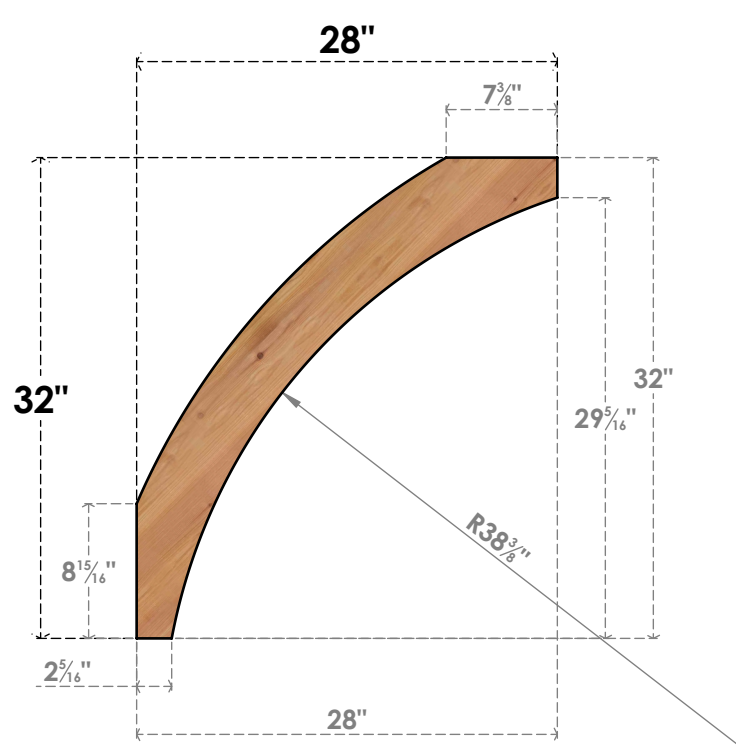

BRC04X28X32THR00SWR

3 1/2"W X 28"D X 32"H THORTON SMOOTH BRACE, WESTERN RED CEDAR

SIDE

FRONT

EKENA MILLWORK
 2300 WEST MAIN ST.
 CLARKSVILLE, TX 75426
 TOLL FREE: 866-607-0453
 WWW.EKENAMILLWORK.COM

NOTES

1. INSTALLATION TO BE COMPLETED IN ACCORDANCE WITH MANUFACTURER'S SPECIFICATIONS.
2. DRAWING MAY NOT BE TO SCALE
3. THIS DRAWING IS INTENDED FOR DESIGN AND PLANNING PURPOSES ONLY.
4. ALL INFORMATION CONTAINED HEREIN WAS CURRENT AT THE TIME OF DEVELOPMENT BUT MUST BE REVIEWED AND APPROVED BY THE PRODUCT MANUFACTURER TO BE CONSIDERED ACCURATE.
5. PRODUCTS ARE NOT KILN DRIED. THIS ITEM IS UNIQUE AND WILL CONTAIN THE NATURAL VARIATIONS THAT THE WOOD SPECIES OFFERS. THIS MAY RESULT IN VARIATIONS UP TO 1/4"